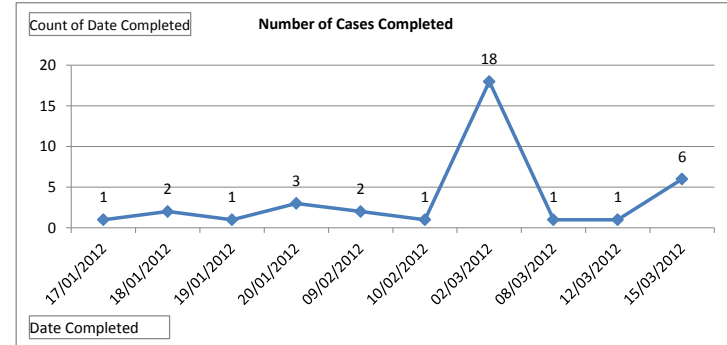

Days Under Review	Days Pending
Average	17	71
Median	10	80
St. Dev	16	28
Q1 (25%)	6	80
Q2 (50%)	10	80
Q3 (75%)	21	80
Max (Longest)	56	95
Count	28	7