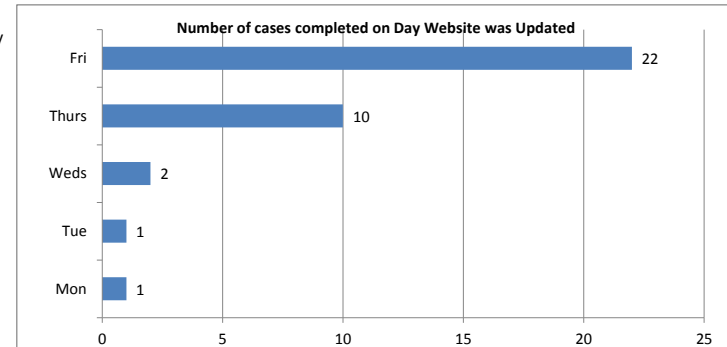

Days Under Review	Days Pending
Average	17	71
Median	10	80
St. Dev	16	28
Q1 (25%)	6	80
Q2 (50%)	10	80
Q3 (75%)	21	80
Max (Longest)	56	95
Count	28	7